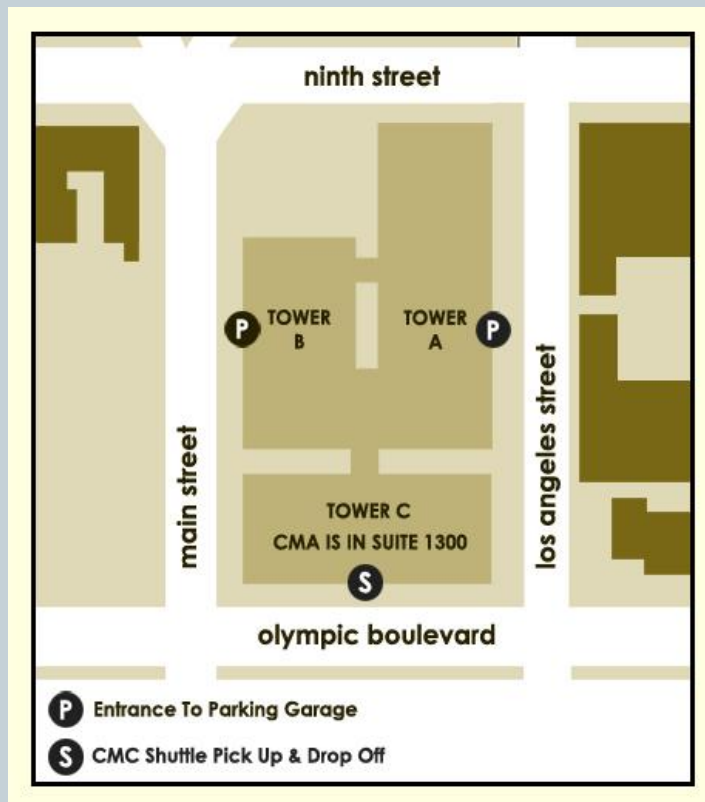

## CMC Parking Information & Directions

Free parking is available during markets. Please speak with a CMA employee regarding your parking validation. Access to the parking garage is located underneath Tower B (off of Main Street) and underneath Tower A (off of Los Angeles Street). Please note that the parking garage off of Olympic Boulevard is ***no longer open to the public***.

### To get to CMA from parking garage:

Enter the lobby and look for the Tower C elevators. The Tower C elevators are located next to a Bank of America. CMA is in the penthouse suite on the 13<sup>th</sup> floor (C-1300).