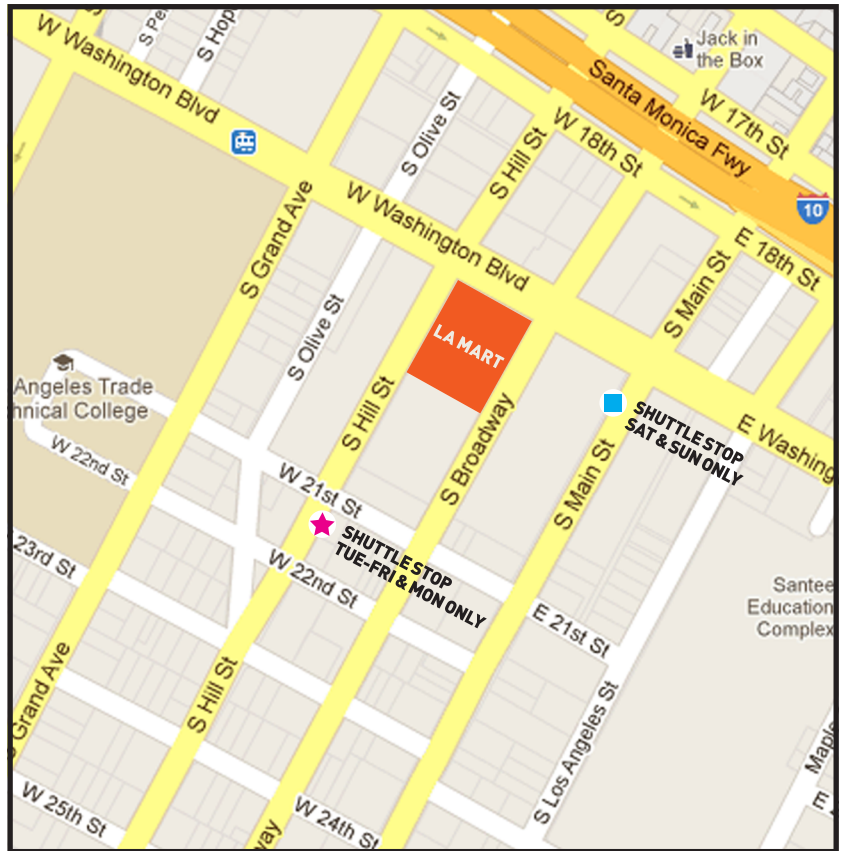

california | market center

gift & home market

JANUARY 17-23 | TUE-MON, 9A-6P | FRI, 9A-8P

SHUTTLE SERVICE

CONTINUAL SERVICE BETWEEN THE CMC & THE LA MART, COURTESY OF CMC.

LA MART PICK-UP/DROP-OFF LOCATIONS

2100 S. HILL ST / BETWEEN 21st & 22nd ST | TUE-FRI & MON

S. MAIN ST & E. WASHINGTON BLVD | SAT & SUN

HOURS

DAYS

9a-6p

tue-thu

9a-8p

fri

9a-6p

sat-mon

★ TUE-FRI & MON

■ SAT & SUN

CMC PICK-UP/DROP-OFF LOCATION: OLYMPIC BLVD AT CMC'S MAIN ENTRANCE